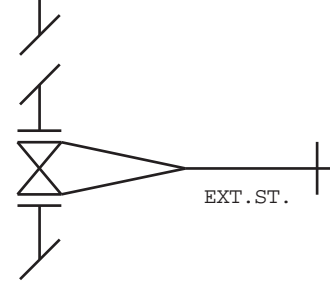

Flange out of class

Reversible Spade

Spade Flange

Blind Flange

Hose Coupling

Short Radius Elbow

Valve-Chain Operated

Valve-with Extension Stem

Check Valve-Indicate Flow

Special Valves

Use MM or Valve Item no's.

Miscellaneous Material
(Exhaust Heads, etc.)

MM1, MM2, etc.

ATTACHMENT "B"

ID. NO.

ISSUE